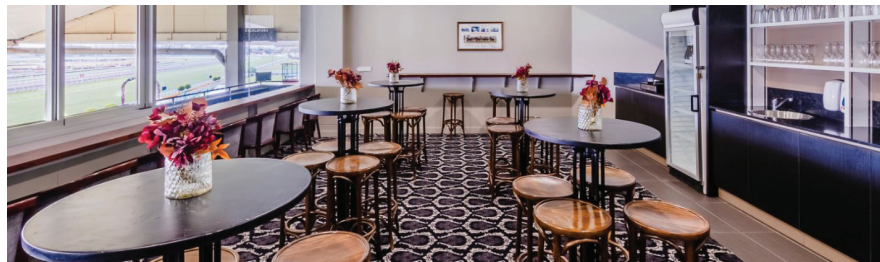

- Racecourse admission
- Air conditioning
- Uninterrupted views of the race track
- Close proximity to tote facilities
- Plasma screens for local and interstate races
- Race books included
- Deluxe private suite menu
- 5 hour silver beverage package with private waitstaff